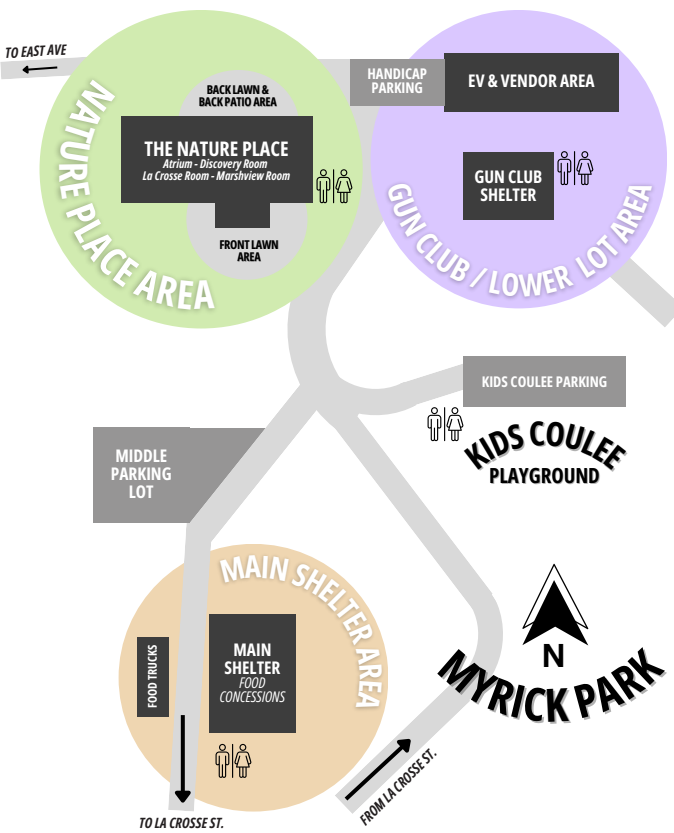

ONGOING ACTIVITIES	LOCATION
Register for Door Prizes	Atrium
Kids' Activities, Games and Crafts - Y on the Fly Van with YMCA	Gun Club Shelter
Nature Art Collage Activity	La Crosse Room
Ask Me About My EV Event - La Crosse Area EV Owner's Group	Lower Parking Lot
Farmers and Artisans Market	Main Shelter
Concessions - Crepe Jean Luc, Mia's Kitchen, Monkey Business	Main Shelter - Food Trucks
Animal Friends - Rainbow Ridge Farms	Gun Club Shelter
Recycled Garden Art - People's Choice Voting	Back Patio Nature Place
Llama Friends & Leave No Trace - Midwest Llama Packing	Front of Nature Place

GENERAL LOCATIONS		
The Nature Place Area	Gun Club Shelter / Vendor Area / EV Transportation Lot	Main Shelter Area

EVENT HOST

SUSTAINABILITY INSTITUTE

EDUCATE • ADVOCATE • CONNECT • INSPIRE

PLATINUM SPONSOR

SUNDAY, APRIL 27, 2025

Earth Fair

LA CROSSE, WISCONSIN

Make EVERY Day Earth Day

11 AM - 4 PM MYRICK PARK & THE NATURE PLACE

SUSTAINABILITY INSTITUTE GREEN

Goose Chase

TEAM CELEBRATION AT 3PM IN THE MARSHVIEW ROOM

GENERAL LOCATIONS

* Earth Fair Sponsor

THE NATURE PLACE AREA

GUN CLUB SHELTER / VENDOR AREA / EV TRANSPORTATION LOT

MAIN SHELTER AREA